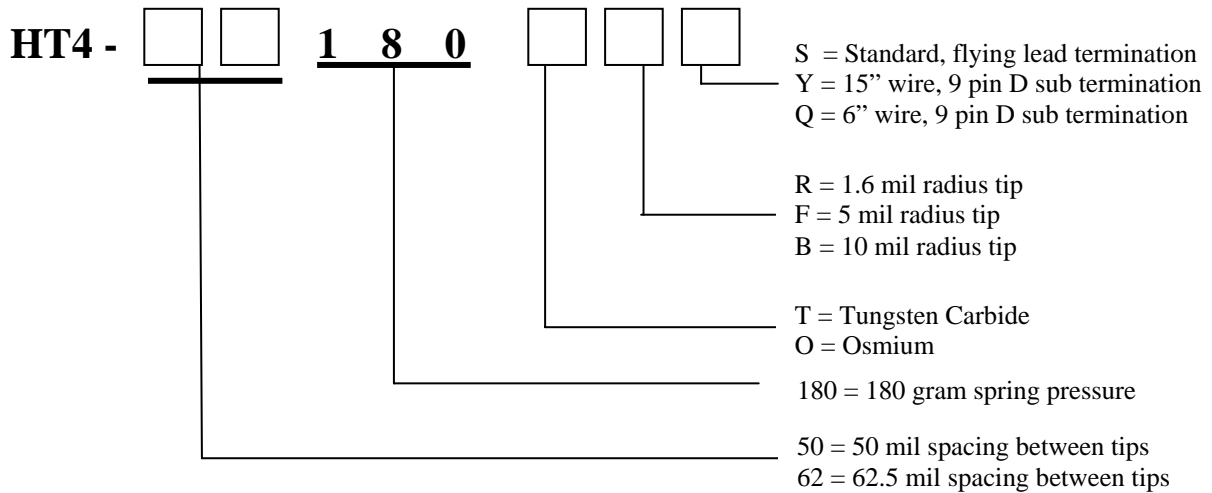

Lucas/Signatone Four Point Probe Part Numbers

Standard Head

High Temperature Head

Contact Signatone for current pricing:
sales@signatone.com
 Tel: 408 848-2851