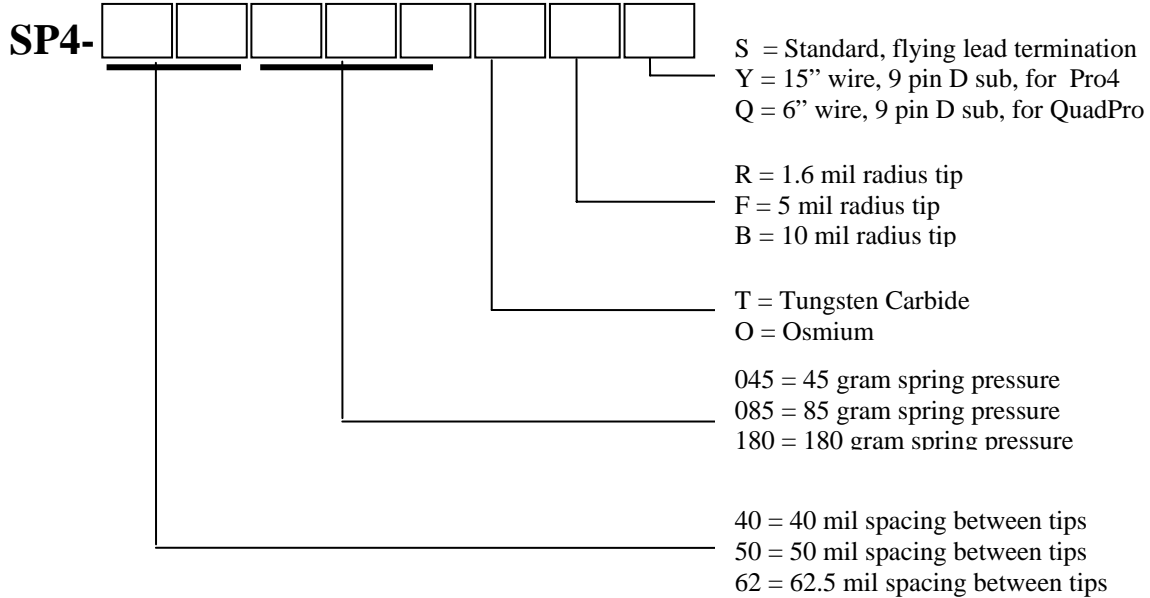

Lucas/Signatone Four Point Probe Part Numbers

Standard Head

High Temperature Head

Contact Signatone for current pricing:
sales@signatone.com
 Tel: 408 848-2851